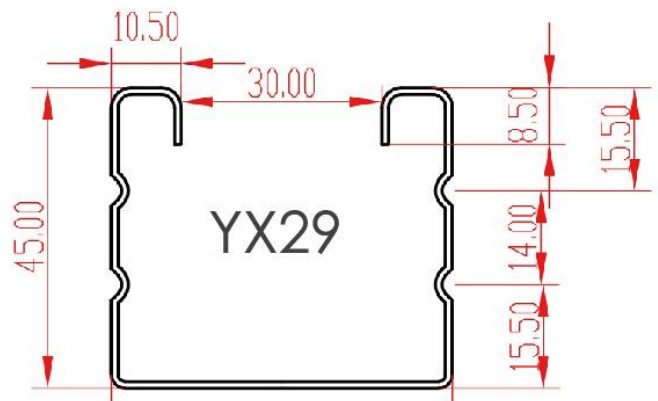

Fence Kits Include:

Post - 2 pcs

Rail - 2 pcs

Infill Panel - 3 pcs

Screw - 12 pcs

Post Cap - 1 pc

Post / Rail Thickness: 0.8mm

Infill Panel Thickness: 0.35mm , 0.50mm

Fence Size: 1800mm(H) x 2350 mm(W) - YX29 Panel

1800mm(H) x 2320mm(W) - YX35A Panel

POST & RAIL DETAILS

FENCE STYLES

standard

lattice

Designs of Fence Extension

BUTTERFLY COLLECTION