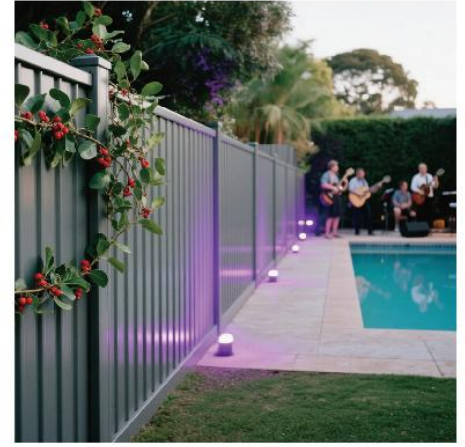

CASE APPLICATION