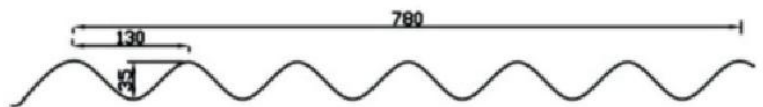

Good Fence Makes Good Neighbors

CASE APPLICATION

profile type

YX29

YX35A

YX35B

COLORBOND FENCE KITS

Material:ZAM(Zn-Al-Mg) High Tensile Steel