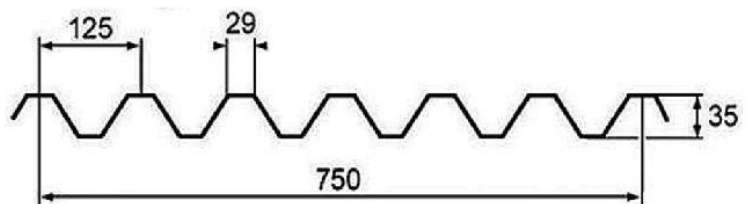

profile type

YX29

YX35A

YX35B