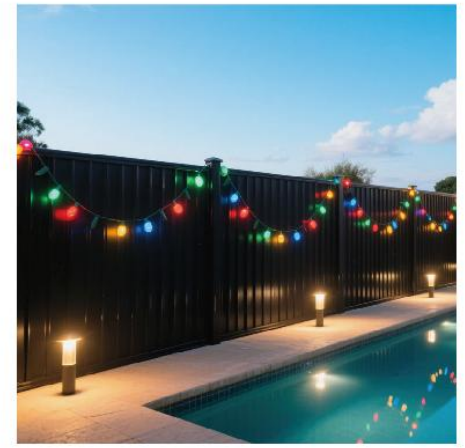

COLORBOND STEEL FENCE

Colorbond fencing is a popular choice for residential boundaries in Australia, known for its durability, low maintenance, and variety of colors.

It's a steel fencing system that is pre-painted, offering a sleek and modern look while also being resistant to corrosion, rust, and the effects of weather.

Good Fence Makes Good Neighbors

CASE APPLICATION

profile type

YX29

YX35A

YX35B

COLORBOND FENCE KITS

Material:ZAM(Zn-Al-Mg) High Tensile Steel