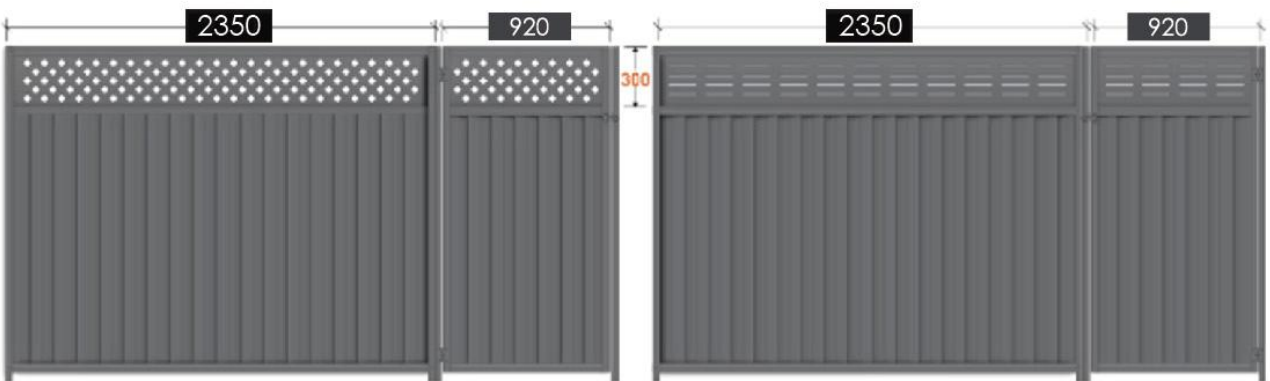

Fence Size: 1800mm(H) x 2350 mm(W) - YX29 Panel

1800mm(H) x 2320mm(W) - YX35A Panel

POST & RAIL DETAILS

FENCE STYLES

standard

lattice

Designs of Fence Extension

BUTTERFLY COLLECTION