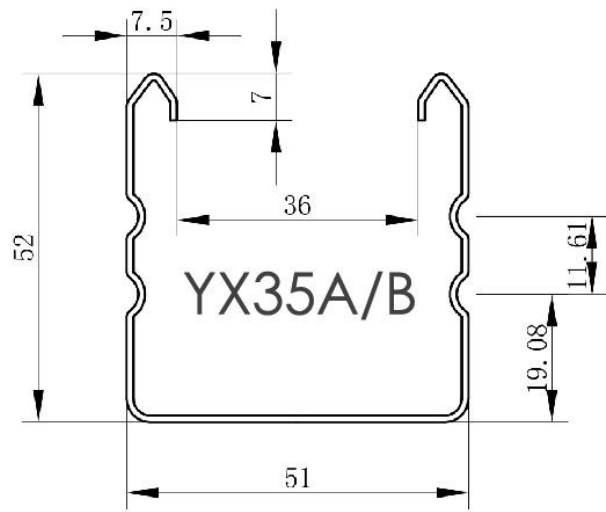

Fence Kits Include:

Post - 2 pcs

Rail - 2 pcs

Infill Panel - 3 pcs

Screw - 12 pcs

Post Cap - 1 pc

Post / Rail Thickness: 0.8mm

Infill Panel Thickness: 0.35mm , 0.50mm

Fence Size: 1800mm(H) x 2350 mm(W) - YX29 Panel

1800mm(H) x 2320mm(W) - YX35A Panel

POST & RAIL DETAILS

FENCE STYLES

standard

lattice

Designs of Fence Extension

BUTTERFLY COLLECTION