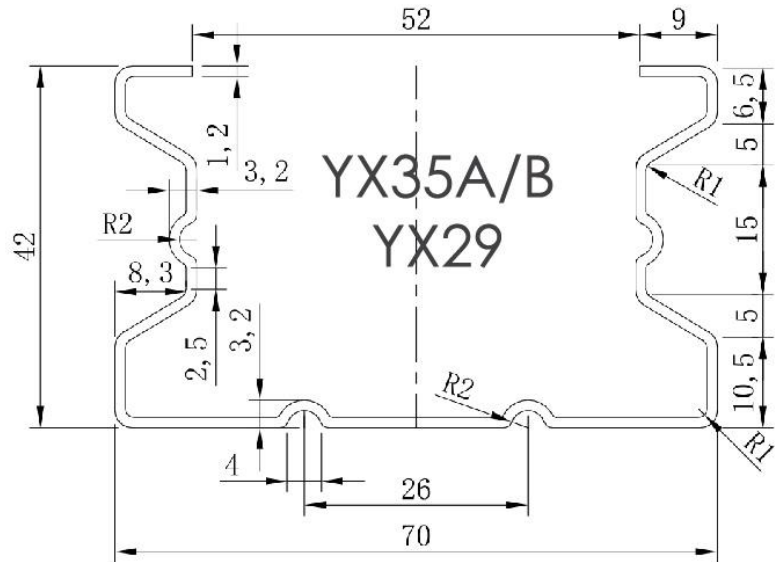

Fence Kits Include:

Post - 2 pcs

Rail - 2 pcs

Infill Panel - 3 pcs

Screw - 12 pcs

Post Cap - 1 pc

Post / Rail Thickness: 0.8mm

Infill Panel Thickness: 0.35mm , 0.50mm

Fence Size: 1800mm(H) x 2350 mm(W) - YX29 Panel

1800mm(H) x 2320mm(W) - YX35A Panel

POST & RAIL DETAILS

FENCE STYLES

standard

lattice

Designs of Fence Extension

BUTTERFLY COLLECTION