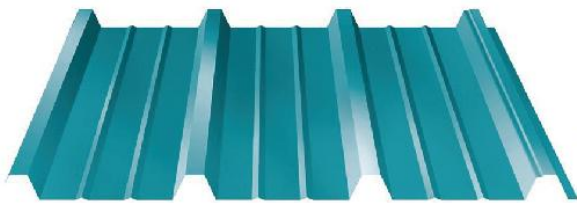

COLORBOND STEEL FENCE

Colorbond fencing is a popular choice for residential boundaries in Australia, known for its durability, low maintenance, and variety of colors.

It's a steel fencing system that is pre-painted, offering a sleek and modern look while also being resistant to corrosion, rust, and the effects of weather.

Good Fence Makes Good Neighbors

CASE APPLICATION

profile type

YX29

YX35A

YX35B

COLORBOND FENCE KITS

Material:ZAM(Zn-Al-Mg) High Tensile Steel

Fence Size: 1800mm(H) x 2350 mm(W) - YX29 Panel

1800mm(H) x 2320mm(W) - YX35A Panel

POST & RAIL DETAILS

FENCE STYLES

standard

lattice

Designs of Fence Extension

BUTTERFLY COLLECTION