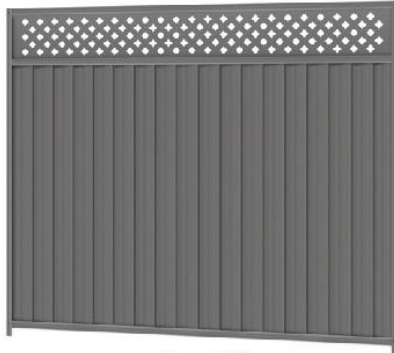

COLORBOND STEEL FENCE

Colorbond fencing is a popular choice for residential boundaries in Australia, known for its durability, low maintenance, and variety of colors.

It's a steel fencing system that is pre-painted, offering a sleek and modern look while also being resistant to corrosion, rust, and the effects of weather.

Good Fence Makes Good Neighbors

CASE APPLICATION

profile type

YX29

YX35A

YX35B

COLORBOND FENCE KITS

Material:ZAM(Zn-Al-Mg) High Tensile Steel

Fence Size: 1800mm(H) x 2350 mm(W) - YX29 Panel

1800mm(H) x 2320mm(W) - YX35A Panel

POST & RAIL DETAILS

FENCE STYLES

standard

lattice

Designs of Fence Extension

BUTTERFLY COLLECTION