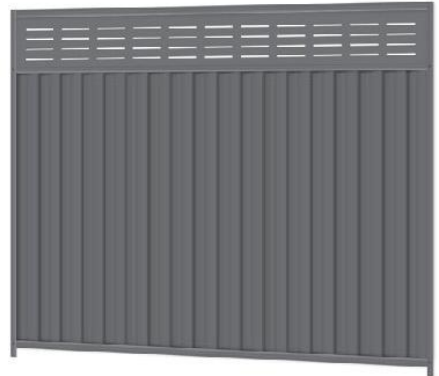

COLORBOND STEEL FENCE

Colorbond fencing is a popular choice for residential boundaries in Australia, known for its durability, low maintenance, and variety of colors.

It's a steel fencing system that is pre-painted, offering a sleek and modern look while also being resistant to corrosion, rust, and the effects of weather.

Fence Size: 1800mm(H) x 2350 mm(W) - YX29 Panel

1800mm(H) x 2320mm(W) - YX35A Panel

POST & RAIL DETAILS

FENCE STYLES

standard

lattice

Designs of Fence Extension

BUTTERFLY COLLECTION