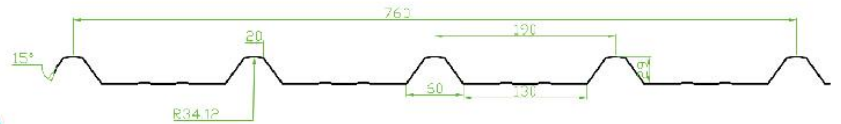

Good Fence Makes Good Neighbors

CASE APPLICATION

profile type

YX29

YX35A

YX35B

COLORBOND FENCE KITS

Material:ZAM(Zn-Al-Mg) High Tensile Steel

Fence Size: 1800mm(H) x 2350 mm(W) - YX29 Panel

1800mm(H) x 2320mm(W) - YX35A Panel

POST & RAIL DETAILS

FENCE STYLES

standard

lattice

Designs of Fence Extension

BUTTERFLY COLLECTION